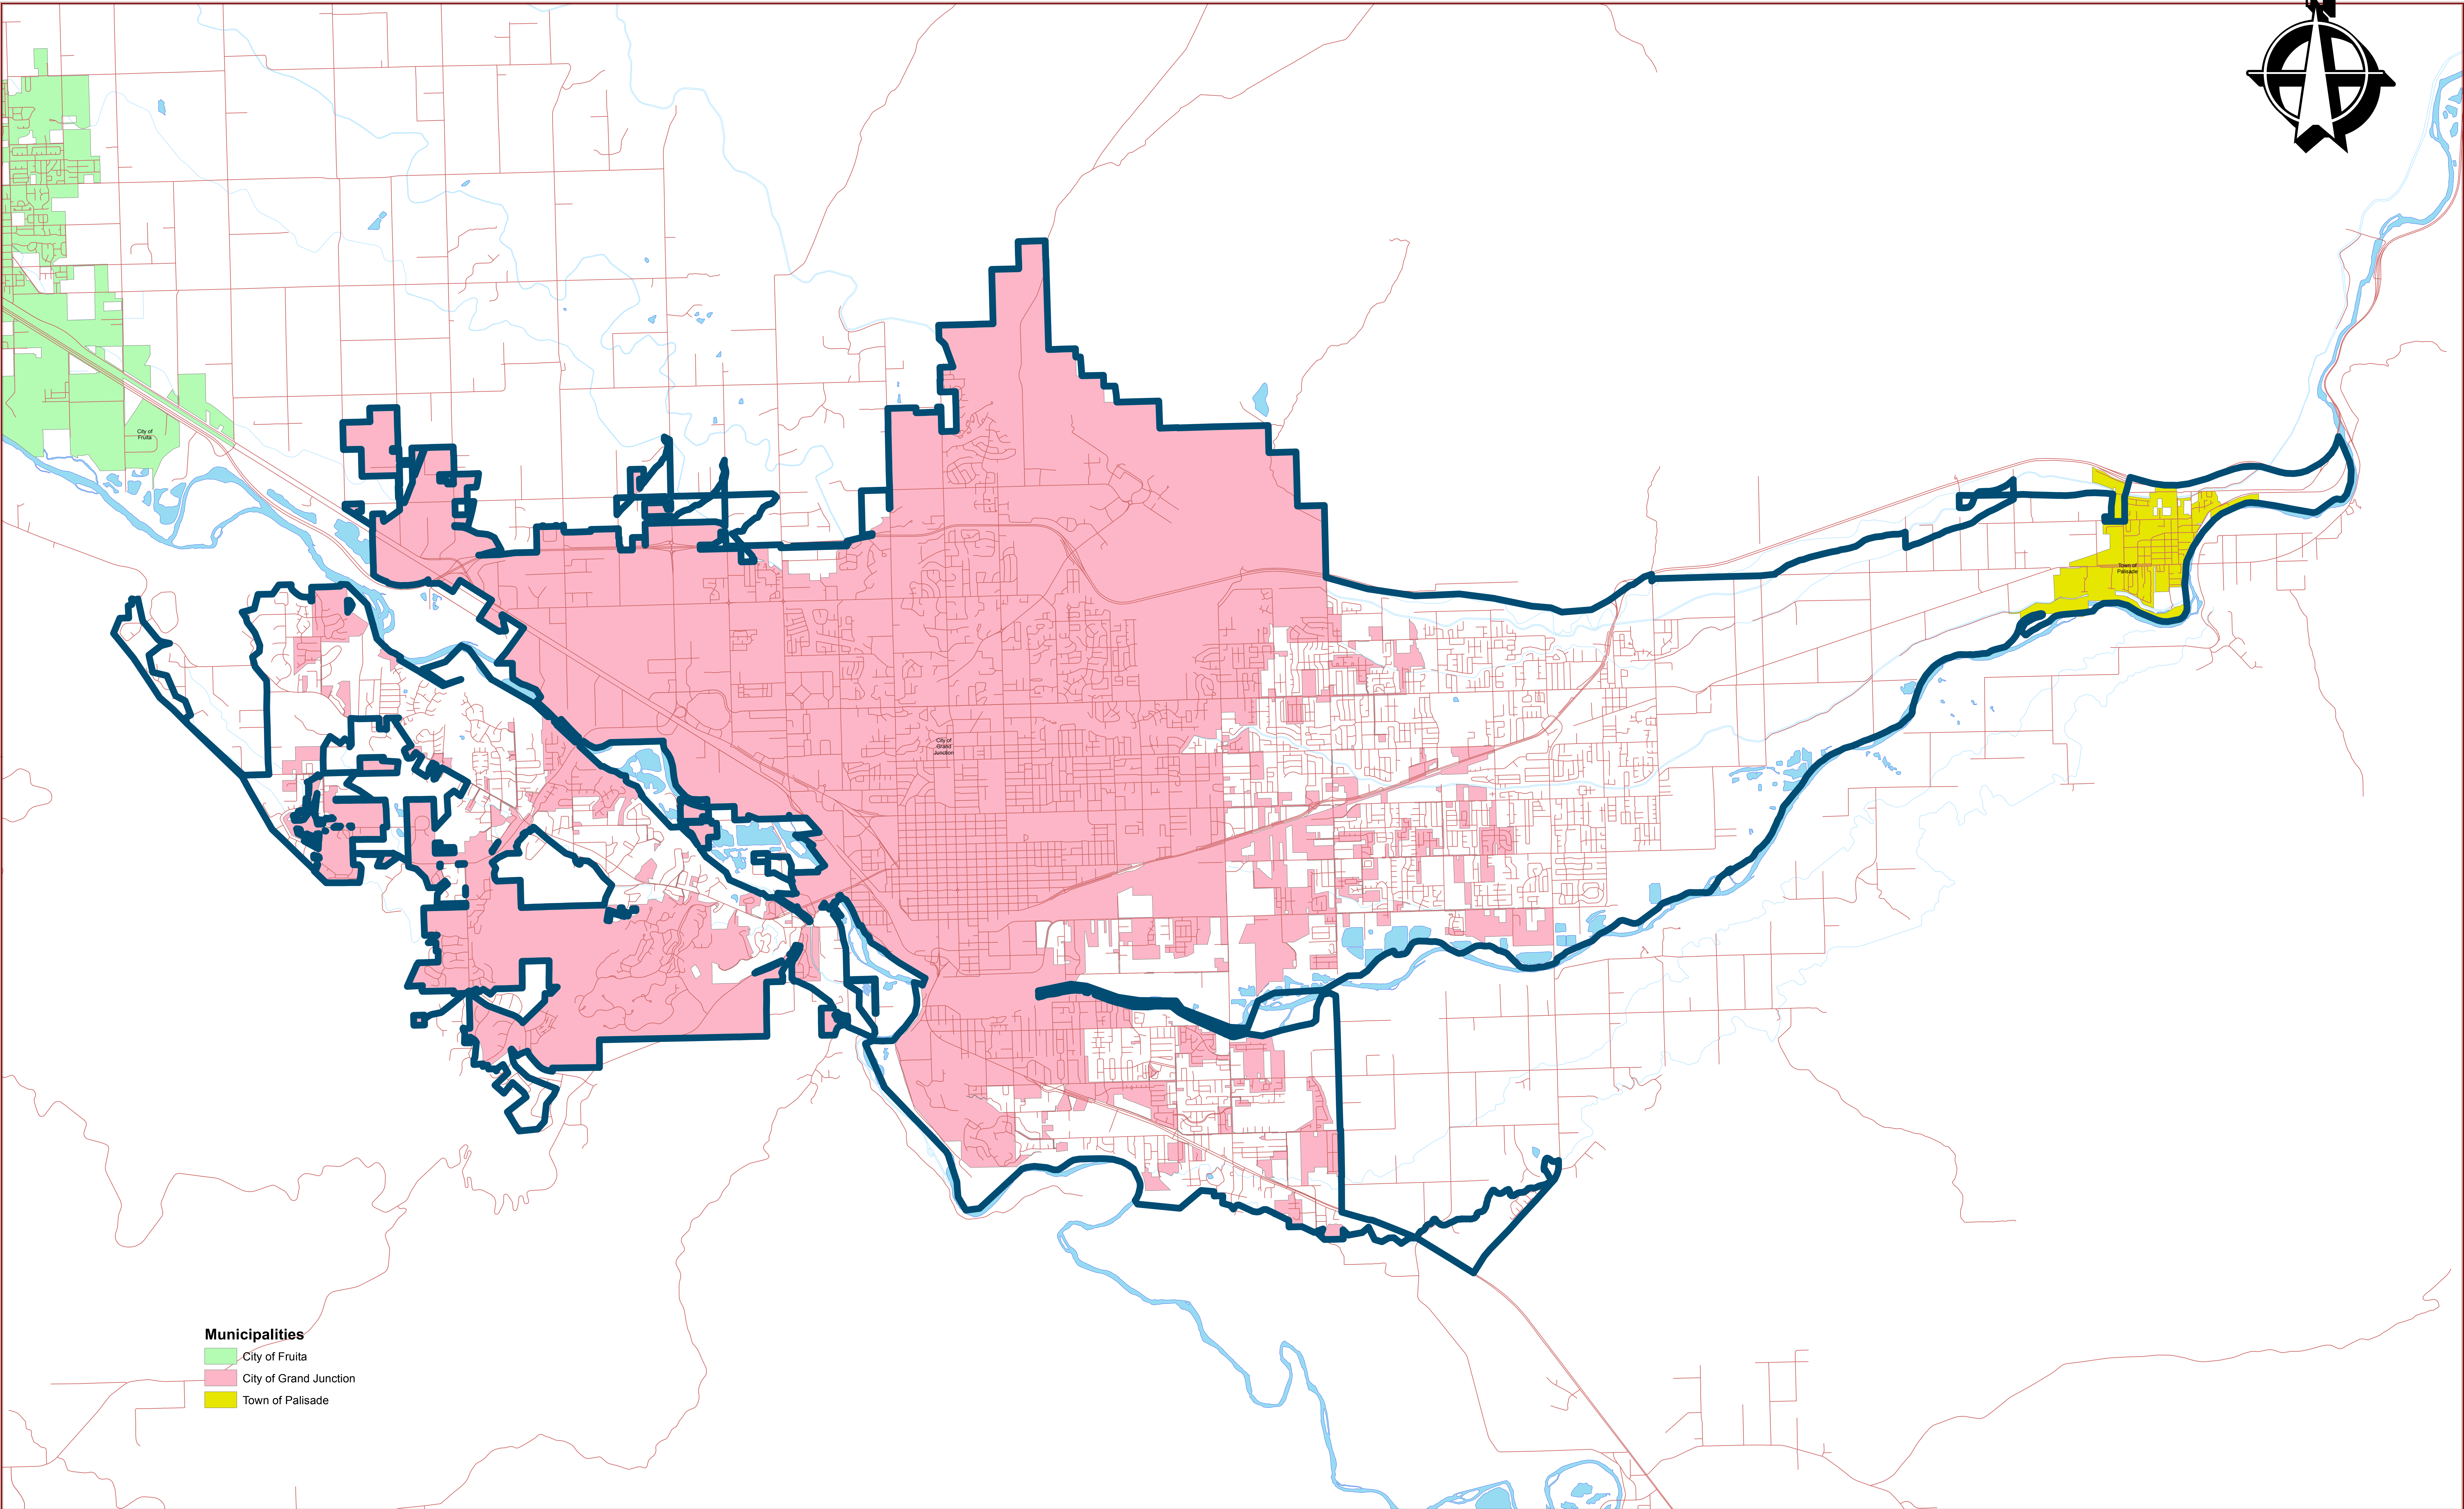

# 5-2-1 Drainage Authority

Urbanized Boundary

- Municipalities**
- City of Fruita
  - City of Grand Junction
  - Town of Palisade